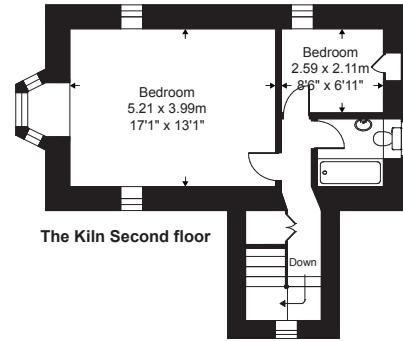

Bishops Quay, Helford River, TR12

Gross internal floor area (approx):

318.8 sq m / 3432 sq ft (Excludes Restricted Head Height & Boat Stores)

387.2 sq m / 4168 sq ft (Excludes Restricted Head Height & Includes Boat Stores)

For Identification only - Not to scale

Niche Communications

Denotes restricted head height