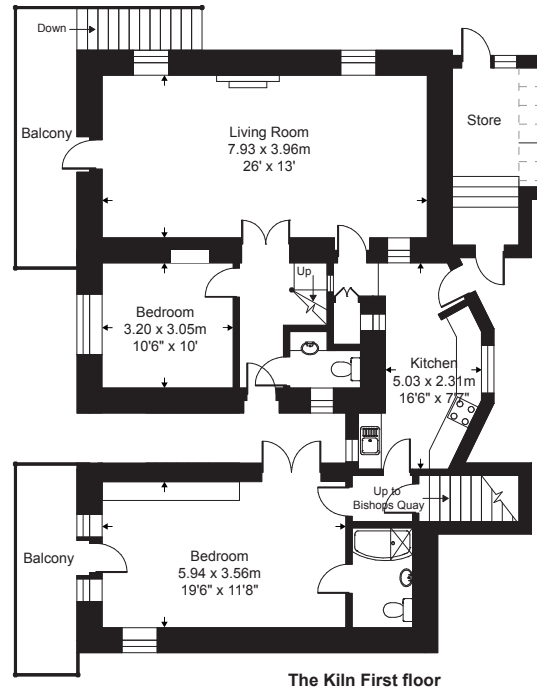

Bishops Quay, Helford River, TR12

Gross internal floor area (approx):

318.8 sq m / 3432 sq ft (Excludes Restricted Head Height & Boat Stores)

387.2 sq m / 4168 sq ft (Excludes Restricted Head Height & Includes Boat Stores)

For Identification only - Not to scale

Niche Communications

Denotes restricted head height