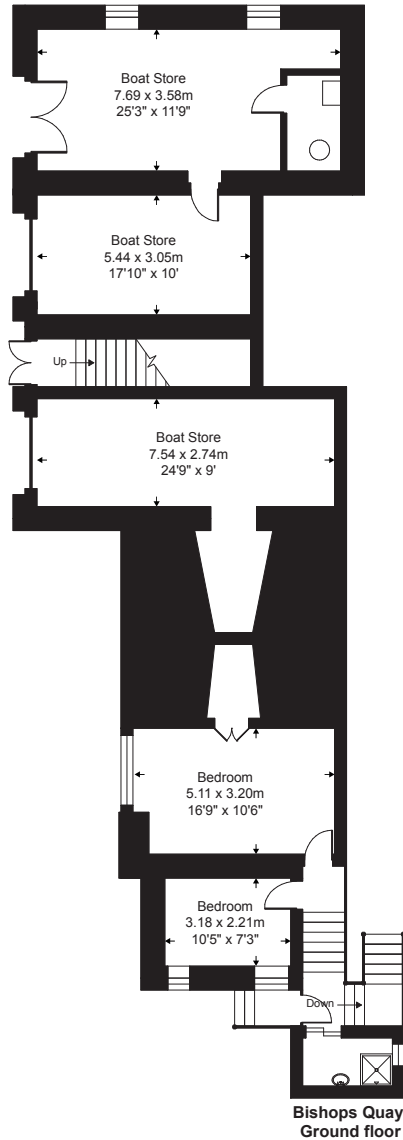

Bishops Quay, Helford River, TR12

Gross internal floor area (approx):

318.8 sq m / 3432 sq ft (Excludes Restricted Head Height & Boat Stores)

387.2 sq m / 4168 sq ft (Excludes Restricted Head Height & Includes Boat Stores)

For Identification only - Not to scale

Niche Communications

Denotes restricted head height